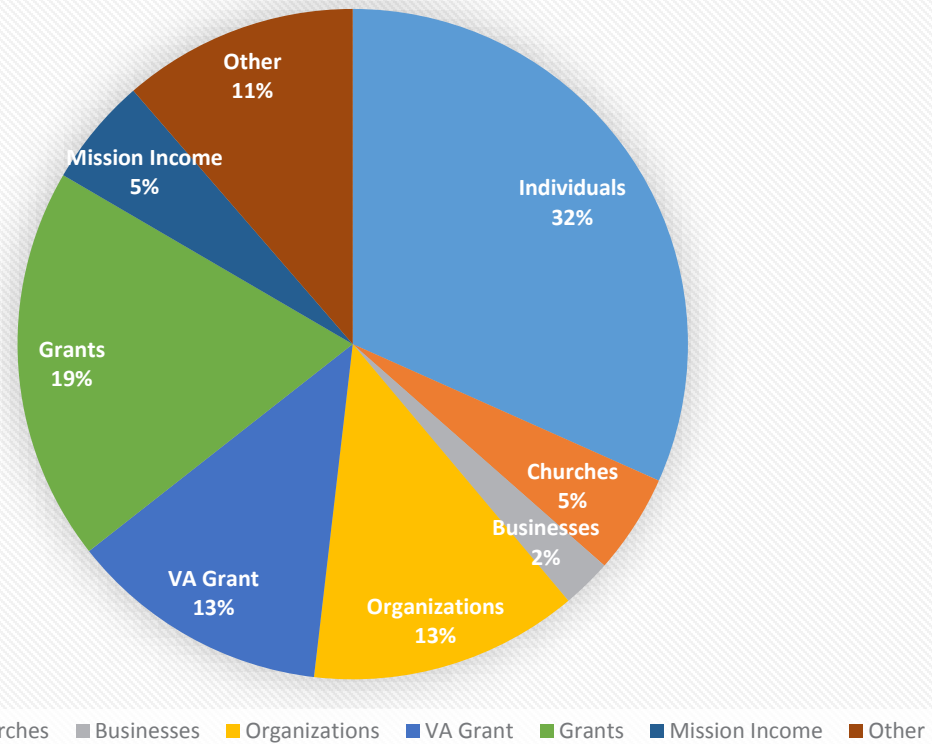

GENEROUS DONORS

Christian Care 2016 Revenue

Kathy Healy
Susanna Hebel
Wilfred R. Hefter
Kenneth Heinze
Sharon Heinze
Gary & Carol Heitman
Nick Heleg-Greza
John & Doris Henriksen
Patty Herath
Heritage Woods
Burke & Audrey Hess
Kathleen Hesse
Everett & Evelyn Hessman
William or Michelle Highberger
John Hildreth
Janet & Dan Hill
Mark & Bona Hilton
Hilton Gardens Hotel
Stephen & Christine Hink
Mary Hitchcock
Sharon Hoaglund
John & Cindy Hoffman
Elizabeth Hofsas
Georgia Hoggatt
Karna Hollatz
Brian Hollenback
Holy Cross Lutheran Church
Mary Anne Honaker
Cecil & Barbara Hoon
Jim L. Hortsman
The Shoe Hospital
Richard Hotchkiss
Sharon Hough
The House Church
Douglas & Kimberly House
Phillip & Karen Howard
Steve & Barbara Howard
William Howard
Connie Huber
Cindy Hudson
Janet Huffman
Larry Hufford, Jr.
Peggy & Larry Hufford
Gerard & Colleen Huiskamp
Douglas Hultquist
Huron Consulting Group, Inc.
Maria Hutchinson
HyVee, Inc.

IBEW Local 145
Illinois Casualty Company
Illowa Bi-State Combined Federal Campaign
In Christ's Name
Amelia Ireland
Ed Irwin
Duane Jack
Jerry & Mary Jackson
Mark Jackson
John Jacobs
Ronald & Jennifer Jacobs
Dick & Nancy Janoski
Carol & Don Janssen
JBS Employees, Spring Valley
Laurie & Harry Jeans
Cindy Jensen
Steve & Lana Johannes
John Deere Classic, Birdies for Charity
John Deere Seeding
Don & Janice John
Barbara & Daniel Johnson
Debra Johnson
Howard Johnson III
Kyle & Tara Johnson
Lyle Johnson
Marjorie Johnson
Rod & Diane Johnson
Ruth Johnston
Nile & Carey Jones
Sandy Jones
Kale Heating & Air Conditioning
Frank Kaluso
Lee & Winifred Kane
Linda Kaudoo
Deb Keagan
Patrick & Peggy Kedley
Jeane Keibler
Daniel Keleher
Philip Kennedy
Dorett Kerr
Sandra Kilcoin
Dennis Killian
Linda Kincaid
Richard & Patricia Kincaid
Johnny & Afreya King
King's Daughters, Elizabeth Jane Brashear
Circle
King's Daughters, Jane Addams Circle